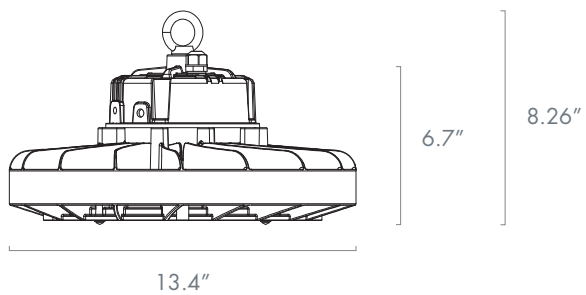

DIMENSIONS

Zoom Eco 150W