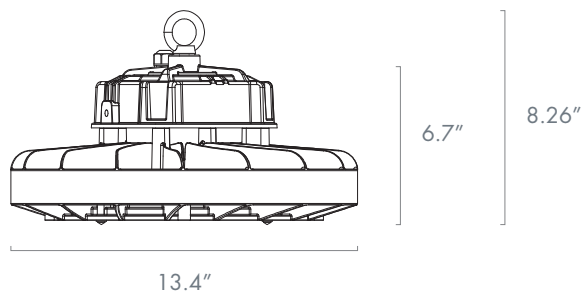

Zoom Eco 180W, 240W