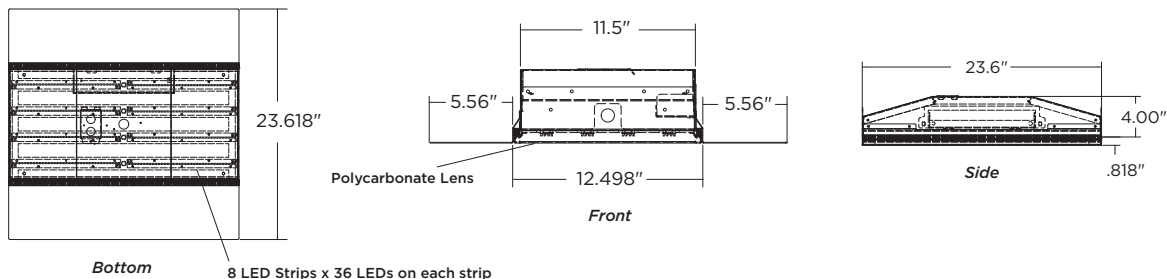

- 0-10V Dimming
- WIFI Dimmable
- Occupancy Sensor

Mounting

- Recessed

Certifications

- DLC
- cULus

PERFORMANCE

MODELS	Input Watts	Lm/W	Delivered Lumens
TITANHB 80	81.5	117.9	9,609

DIMENSIONS