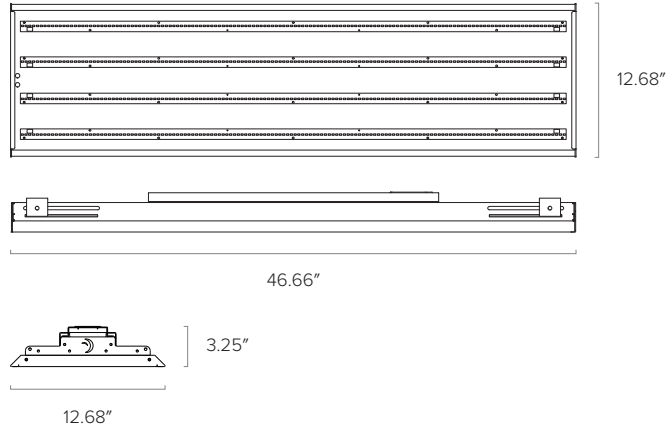

Airflex 4 600c - not DLC Listed

Specifications subject to change without notice.

Dimensions

Airflex 2

Airflex 4

Airflex 4 - 320W

Airflex 4 - 400W

Specifications subject to change without notice.