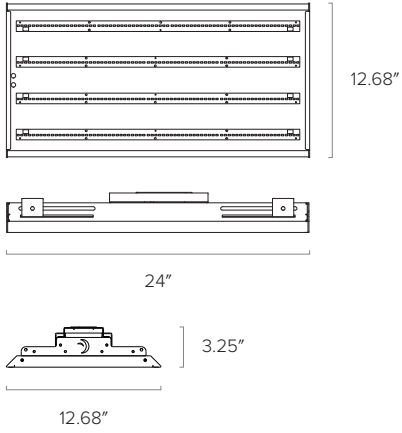

Dimensions

Airflex 2