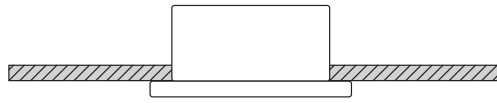

DRYWALL

Junction Box (Others)