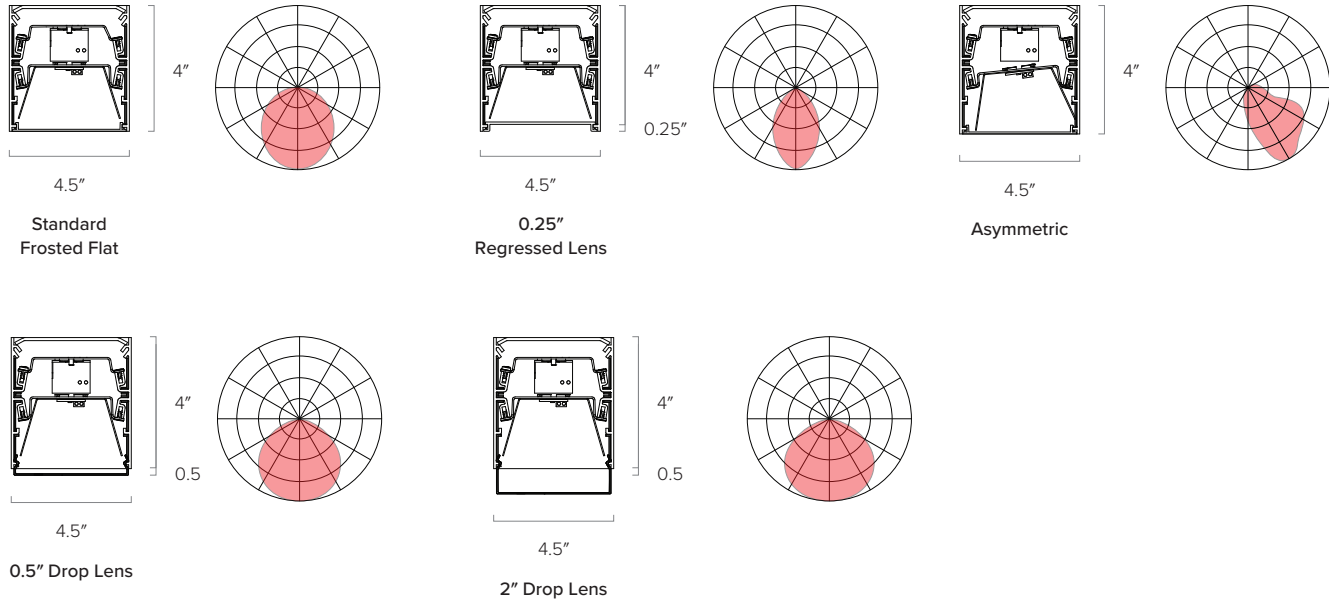

## Optics

Flat

0.25" Regressed

Asymmetric

0.5" Drop Lens

2" Drop Lens

## Downlight

Start

Multiple

**Beam** 60°

**Lumens** 50

**Watts** 4

## Lens Options