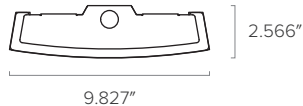

Product Details

Specifications

Efficacy: Up to 153 Lm/W
Color Temperature: 3000K, 3500K, 4000K, 5000K
Lumen Maintenance: 100,000+ Life Hours (L70)
Voltage: 120/277V | 347V
Watts: 20W, 30W, 40W, 60W

Controls

0-10 V Dimming

Mounting

Surface Mounting

Accessories

Occupancy Sensor (waterproof option available)
Bi-Level Dimming (waterproof option available)
Photo Control
10kV Surge Protection

Dimensions

Specifications subject to change without notice.