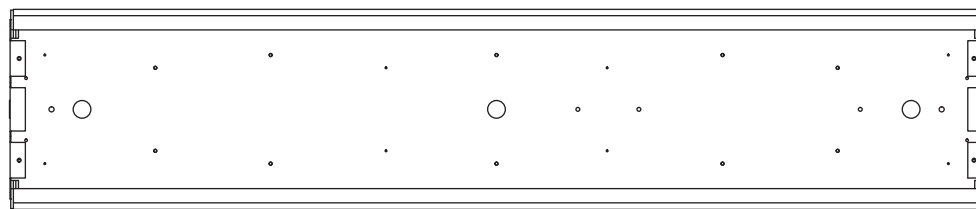

Controls

0-10 V Dimming

Mounting

Surface Mounting

Accessories

Occupancy Sensor (waterproof option available)
Bi-Level Dimming (waterproof option available)
Photo Control
10kV Surge Protection

Dimensions

Specifications subject to change without notice.