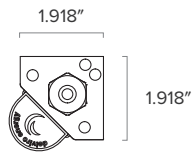

Controls: 0-10V Dimming

Dimensions

4: 46.49"

8: 92.37"