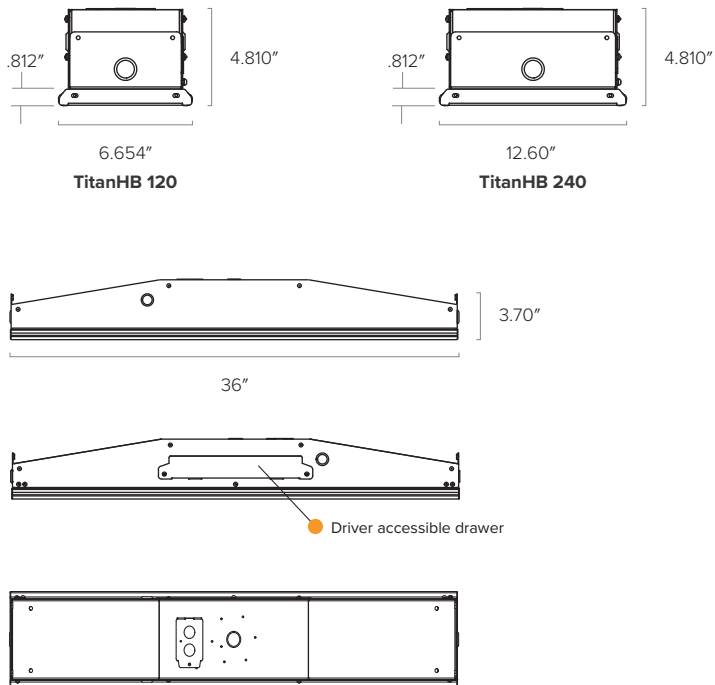

Controls

0-10V Dimming, Wifi, Occupancy Sensor, Bi-Level Dimming

Mounting

V Hook, Jack Chain, Aircraft Cable, Mounting Stem, Diecast Mounting Plate, Indirect-Uplight Mounting Bracket

Accessories

Gasketed and Conformal Coated, Dimming, Wire Accessible, 10kV Surge Protection

Dimensions

Specifications subject to change without notice.