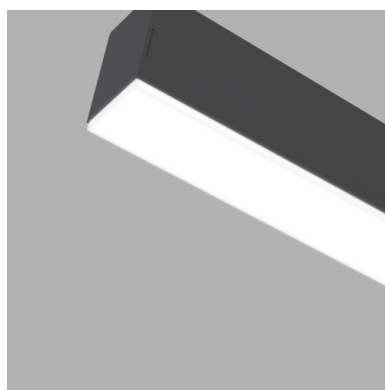

Flat

0.5" Step Lens

2" Step Lens

Downlight

Start

Multiple

Beam 60°

Lumens 50