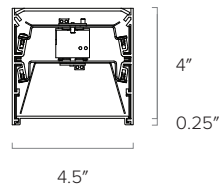

0.25"
Regressed Lens