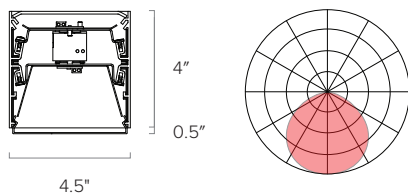

Watts 4

Lens Options

Standard
Frosted Flat

0.25"
Regressed Lens

Asymmetric

0.5" Drop Lens

2" Drop Lens

Mounting

Wall Mount Bracket

Secure light fixture
using #8-32 screws (2x)

12" Extended Arm

Measurements

2': 24.2", 3': 36.2", 4': 48.2", 5': 60.2", 6': 72.2", 7': 84.2", 8': 96.2"

Actual Length = NOMINAL + .2"

Mounting Location