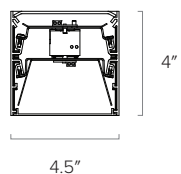

Wall Mount Bracket

Secure light fixture
using #8-32 screws (2x)

12" Extended Arm

Measurements

2': 24.2", 3': 36.2", 4': 48.2", 5': 60.2", 6': 72.2", 7': 84.2", 8': 96.2"

Actual Length = NOMINAL + .2"

Mounting Location