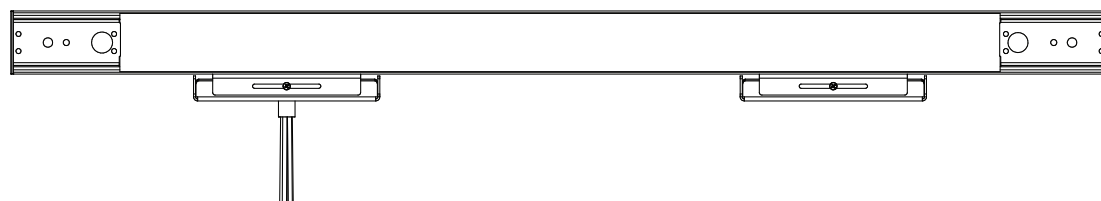

Wall Mount Bracket

Secure light fixture
using #8-32 screws (2x)

12" Extended Arm

Measurements

2': 24.2", 3': 36.2", 4': 48.2", 5': 60.2", 6': 72.2", 7': 84.2", 8': 96.2"

Actual Length = NOMINAL + .2"

Mounting Location