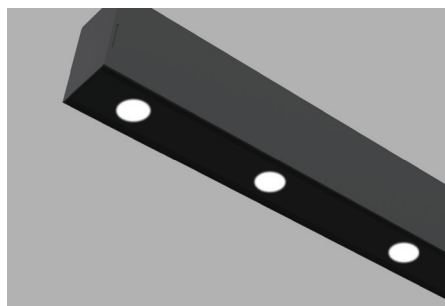

Flat

0.5" Step Lens

2" Step Lens

Downlight

Start

Multiple

Beam 60°

Lumens 50