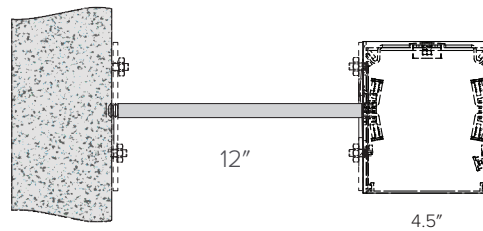

Watts 4

Lens Options

Standard
Frosted Flat

0.25"
Regressed Lens

Asymmetric

0.5" Drop Lens

2" Drop Lens

Mounting

Wall Mount Bracket

Secure light fixture
using #8-32 screws (2x)

12" Extended Arm

Measurements

2': 24.2", 3': 36.2", 4': 48.2", 5': 60.2", 6': 72.2", 7': 84.2", 8': 96.2"

Actual Length = NOMINAL + .2"

Mounting Location