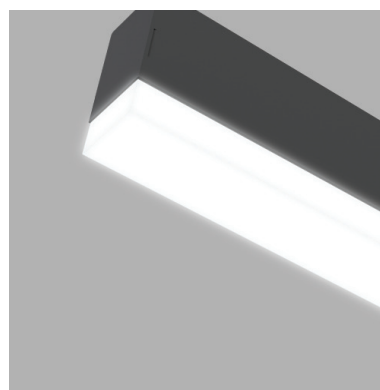

Flat

0.5" Step Lens

2" Step Lens

Downlight

Start

Multiple

Beam 60°

Lumens 50