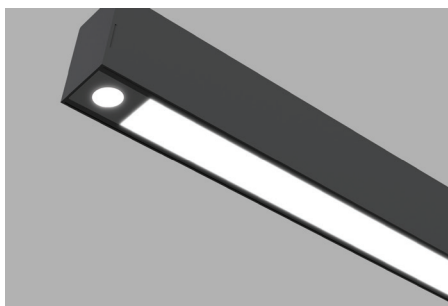

Flat

0.5" Step Lens

2" Step Lens

Downlight

Start

Multiple

Beam 60°

Lumens 50