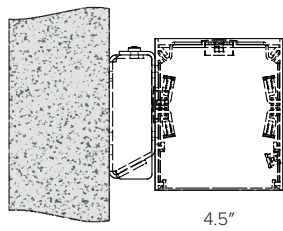

Watts 4

Lens Options

Standard
Frosted Flat

0.25"
Regressed Lens

Asymmetric

0.5" Drop Lens

2" Drop Lens

Mounting

Wall Mount Bracket

Secure light fixture
using #8-32 screws (2x)

12" Extended Arm

Measurements

2': 24.2", 3': 36.2", 4': 48.2", 5': 60.2", 6': 72.2", 7': 84.2", 8': 96.2"

Actual Length = NOMINAL + .2"

Mounting Location