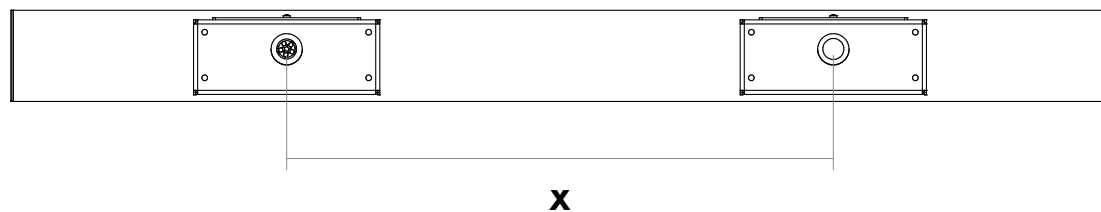

Wall Mount Bracket

Secure light fixture
using #8-32 screws (2x)

12" Extended Arm

Measurements

2': 24.2", 3': 36.2", 4': 48.2", 5': 60.2", 6': 72.2", 7': 84.2", 8': 96.2"

Actual Length = NOMINAL + .2"

Mounting Location