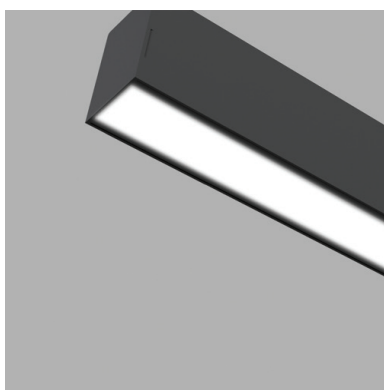

Flat

0.5" Step Lens

2" Step Lens

Downlight

Start

Multiple

Beam 60°

Lumens 50