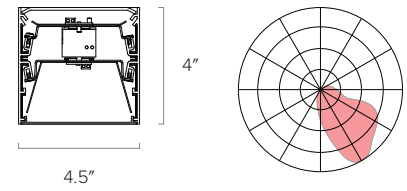

Watts 4

Lens Options

Standard
Frosted Flat

0.25"
Regressed Lens

Asymmetric

0.5" Drop Lens

2" Drop Lens

Mounting

Wall Mount Bracket

Secure light fixture
using #8-32 screws (2x)

12" Extended Arm

Measurements

2': 24.2", 3': 36.2", 4': 48.2", 5': 60.2", 6': 72.2", 7': 84.2", 8': 96.2"

Actual Length = NOMINAL + .2"

Mounting Location