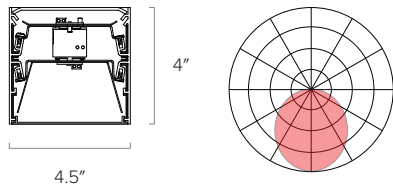

Lens Options

Standard
Frosted Flat