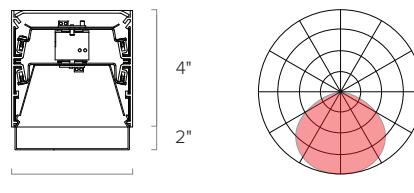

Watts 4

Lens Options

Standard
Frosted Flat

0.25"
Regressed Lens

Asymmetric

0.5" Drop Lens

2" Drop Lens

Mounting

Wall Mount Bracket

Secure light fixture
using #8-32 screws (2x)

12" Extended Arm

Measurements

2': 24.2", 3': 36.2", 4': 48.2", 5': 60.2", 6': 72.2", 7': 84.2", 8': 96.2"

Actual Length = NOMINAL + .2"

Mounting Location