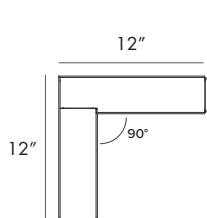

*Aircraft Cable Coupler Supplied*

1/4" - 20 Thread Required (1)

**STEM**

**Stem**

**Stem**

**Measurements**

**2': 24.2", 3': 36.2", 4': 48.2", 5': 60.2", 6': 72.2", 7': 84.2", 8': 96.2"**

Actual Length = NOMINAL +.2"

## Lit Corner Hubs

Lit Corner 90°

Lit Corner 135°

T-Hub

Y-Hub

X-Hub

**\*\* Custom Available \*\***