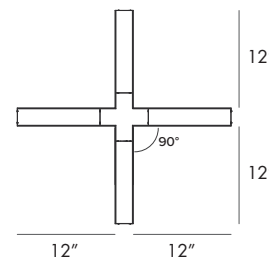

*Aircraft Cable Coupler Supplied*

1/4" - 20 Thread Required (1)

**STEM**

**Stem**

**Stem**

**Measurements**

**2': 24.2", 3': 36.2", 4': 48.2", 5': 60.2", 6': 72.2", 7': 84.2", 8': 96.2"**

Actual Length = NOMINAL +.2"

## Lit Corner Hubs

Lit Corner 90°

Lit Corner 135°

T-Hub

Y-Hub

X-Hub

**\*\* Custom Available \*\***

## Lit Corner Hubs - Shapes