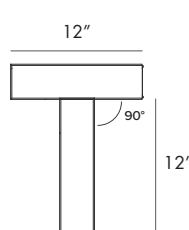

### T BAR

Jbox (Others)

**Aircraft Cable  
ACY**

4.5"  
**Power Feed**

2"  
**Non Power Feed**

**DRYWALL**

**Junction Box (Others)**

**Anchor (Others)**

*Aircraft Cable Coupler Supplied*

1/4" - 20 Thread Required (1)

**STEM**

**Stem**

**Stem**

**Measurements**

**2': 24.2", 3': 36.2", 4': 48.2", 5': 60.2", 6': 72.2", 7': 84.2", 8': 96.2"**

Actual Length = NOMINAL +.2"

## Lit Corner Hubs

Lit Corner 90°

Lit Corner 135°

T-Hub

Y-Hub

X-Hub

**\*\* Custom Available \*\***