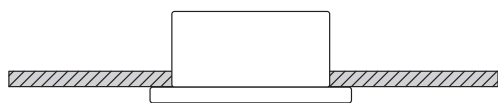

DRYWALL

Junction Box (Others)