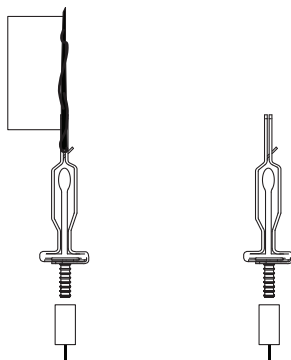

Mounting

T BAR

Jbox (Others)

**Aircraft Cable
ACY**