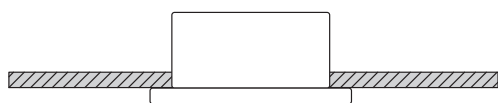

### T BAR

Jbox (Others)

**Aircraft Cable  
ACY**

4.5"  
**Power Feed**

2"  
**Non Power Feed**

**DRYWALL**

**Junction Box (Others)**

**Anchor (Others)**

*Aircraft Cable Coupler Supplied*

1/4" - 20 Thread Required (1)

**STEM**

**Stem**

**Stem**

**Measurements**

**2': 24.2", 3': 36.2", 4': 48.2", 5': 60.2", 6': 72.2", 7': 84.2", 8': 96.2"**

Actual Length = NOMINAL +.2"