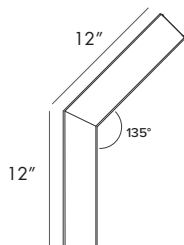

### T BAR

Jbox (Others)

**Aircraft Cable  
ACY**

4.5"  
**Power Feed**

2"  
**Non Power Feed**

**DRYWALL**

**Junction Box (Others)**

**Anchor (Others)**

*Aircraft Cable Coupler Supplied*

1/4" - 20 Thread Required (1)

**STEM**

**Stem**

**Stem**

**Measurements**

**2': 24.2", 3': 36.2", 4': 48.2", 5': 60.2", 6': 72.2", 7': 84.2", 8': 96.2"**

Actual Length = NOMINAL +.2"

## Lit Corner Hubs

Lit Corner 90°

Lit Corner 135°

T-Hub

Y-Hub

X-Hub

**\*\* Custom Available \*\***