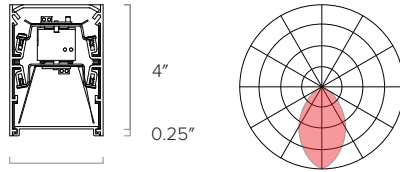

## Optics

Flat

0.5" Step Lens

2" Step Lens

### Lens Options- Direct Distribution

2.25"  
Standard  
Frosted Flat

2.25"  
0.25"  
Regressed Lens

2.25"  
Asymmetric

2.25"  
0.5"  
0.5" Drop Lens

2.25"  
2"  
2" Drop Lens

### LENS OPTIONS - INDIRECT DISTRIBUTION

2.25"  
Indirect

2.25"  
Asymmetric

2.25"  
Batwing