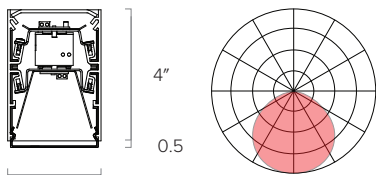

## Optics

Flat

0.5" Step Lens

2" Step Lens

### Lens Options- Direct Distribution

2.25"  
Standard  
Frosted Flat

2.25"  
0.25"  
Regressed Lens

2.25"  
Asymmetric

2.25"  
0.5"  
0.5" Drop Lens

2.25"  
2"  
2" Drop Lens

### LENS OPTIONS - INDIRECT DISTRIBUTION

2.25"  
Indirect

2.25"  
Asymmetric

2.25"  
Batwing