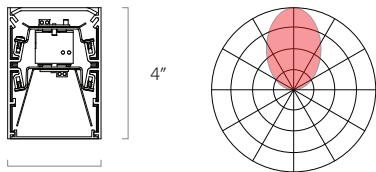

## Optics

Flat

0.5" Step Lens

2" Step Lens

### Lens Options- Direct Distribution

2.25"  
Standard  
Frosted Flat

2.25"  
0.25"  
Regressed Lens

2.25"  
Asymmetric

2.25"  
0.5"  
0.5" Drop Lens

2.25"  
2"  
2" Drop Lens

### LENS OPTIONS - INDIRECT DISTRIBUTION

2.25"  
Indirect

2.25"  
Asymmetric

2.25"  
Batwing