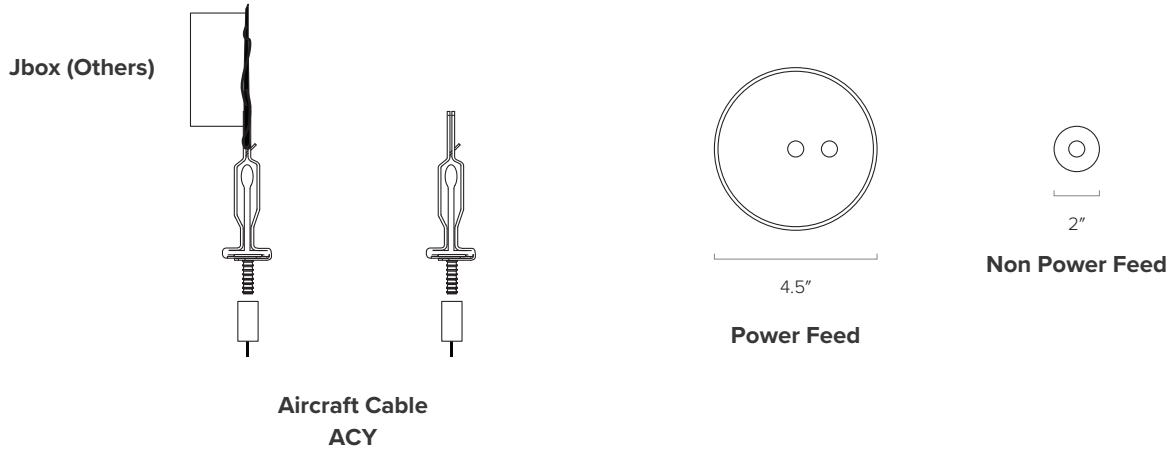

Mounting

T BAR