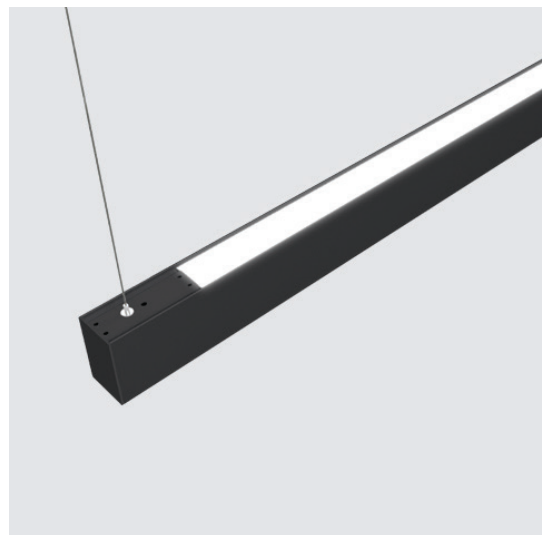

## Thinline 2.25

**Suspended Direct-Indirect**  
**Cast End Caps with Light Block**  
**Multiple Lens and Customizations Available**

Architectural luminaire. Pendant mounting. Slim contemporary design. Aluminum extruded body. Continuous runs with lit corners available. L90 > 70K Hours. Designed and manufactured in North America. 10 Year Warranty.