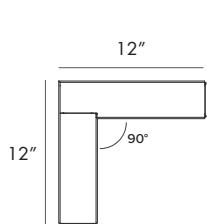

Lit Corner Hubs (Direct Distribution)

Lit Corner 90°