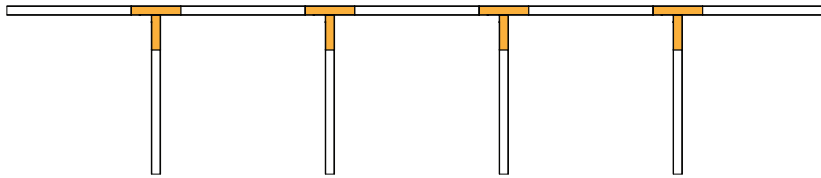

## Lit Corner Hubs (Direct Distribution)

Lit Corner 90°

Lit Corner 135°

T-Hub

Y-Hub

X-Hub

**\*\* Custom Available \*\***

## Lit Corner Hubs - Shapes

### Sample Configurations

Lit Corner Hub 90°

Lit Corner Hub 90°

Lit Corner Hub 90° & Lit Corner Hub 135°

Lit Corner Hub 90°

Lit Corner Hub 90°

Lit Corner Hub 135°

Lit Corner T-Hub

Lit Corner X-Hub

Lit Corner Y-Hub