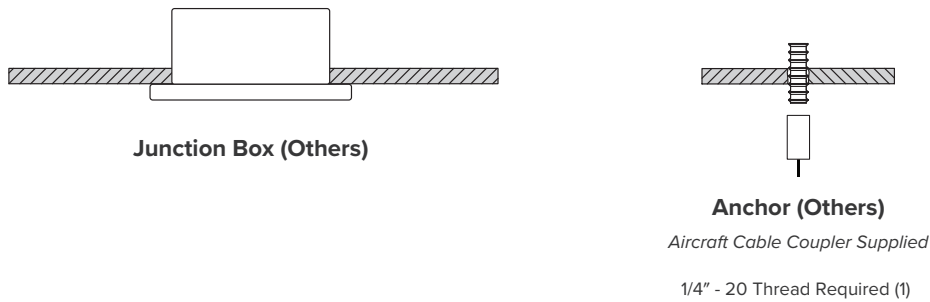

DRYWALL

STEM