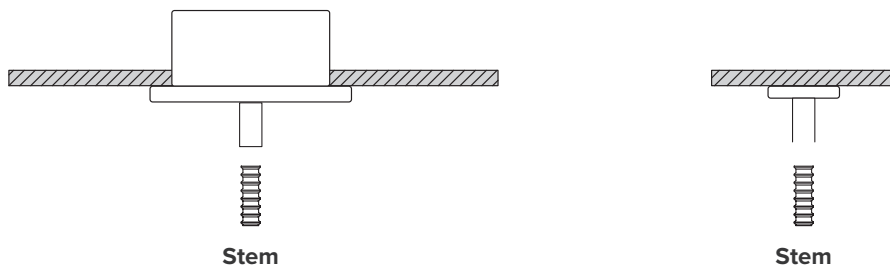

Mounting

T BAR

DRYWALL

STEM