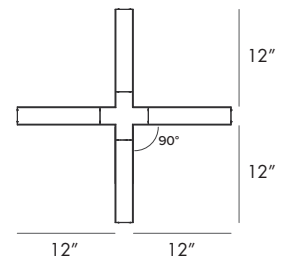

## Measurements

### Aircraft Cable Mounting Dimensions

Models	Mounting Lengths C
DTL 2'	20.95"
DTL 3'	32.95"
DTL 4'	44.95"
DTL 5'	56.95"
DTL 6'	68.95"
DTL 7'	80.95"
DTL 8'	92.95"

Note: Length includes end caps.

## Lit Corner Hubs (Direct Distribution)

Lit Corner 90°

Lit Corner 135°

T-Hub

Y-Hub

X-Hub

**\*\* Custom Available \*\***

## Lit Corner Hubs - Shapes