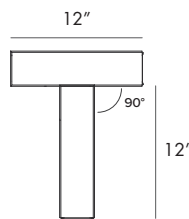

## Measurements

### Aircraft Cable Mounting Dimensions

Models	Mounting Lengths C
DTL 2'	20.95"
DTL 3'	32.95"
DTL 4'	44.95"
DTL 5'	56.95"
DTL 6'	68.95"
DTL 7'	80.95"
DTL 8'	92.95"

Note: Length includes end caps.

## Lit Corner Hubs (Direct Distribution)

Lit Corner 90°

Lit Corner 135°

T-Hub

Y-Hub

X-Hub

**\*\* Custom Available \*\***