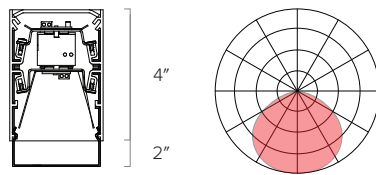

## Optics

Flat

0.5" Step Lens

2" Step Lens

### Lens Options- Direct Distribution

2.25"  
Standard  
Frosted Flat

2.25"  
0.25"  
Regressed Lens

2.25"  
Asymmetric

2.25"  
0.5"  
0.5" Drop Lens

2.25"  
2"  
2" Drop Lens

### LENS OPTIONS - INDIRECT DISTRIBUTION

2.25"  
Indirect

2.25"  
Asymmetric

2.25"  
Batwing