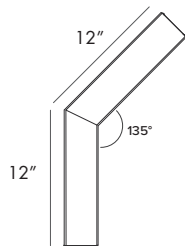

## Measurements

### Aircraft Cable Mounting Dimensions

Models	Mounting Lengths C
DTL 2'	20.95"
DTL 3'	32.95"
DTL 4'	44.95"
DTL 5'	56.95"
DTL 6'	68.95"
DTL 7'	80.95"
DTL 8'	92.95"

Note: Length includes end caps.

## Lit Corner Hubs (Direct Distribution)

Lit Corner 90°

Lit Corner 135°

T-Hub

Y-Hub

X-Hub

**\*\* Custom Available \*\***